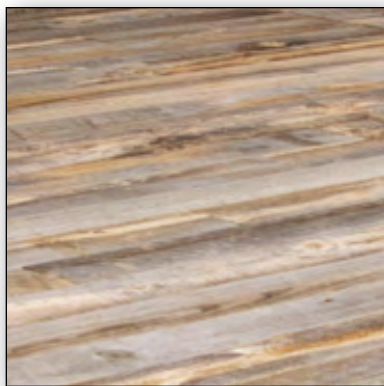

# driftwood stage

---

4x8 sections  
12'x16' maximum  
18" height  
matching step units

**driftwood steps**

**driftwood lid**

**driftwood panels**

# podiums

---

**acrylic**  
23.5 x 45.5 x 23.5

**oak**  
23.25 x 46 x 15

**mahogany**  
23.25 x 46 x 15

**walnut**  
23.25 x 46 x 15

**black**  
23.25 x 46 x 15

podiums